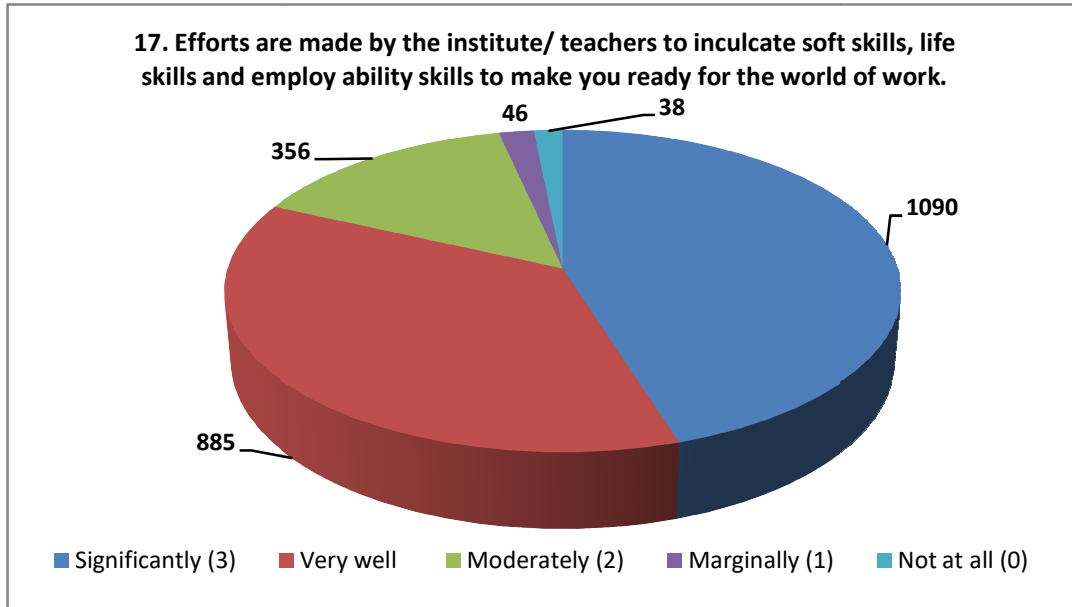

---

2.7.1: Student Satisfaction Survey (SSS) on overall institutional performance (Institution may design its own questionnaire) (results and details need to be provided as a weblink)

---

2.7.1: Student Satisfaction Survey (SSS) on overall institutional performance (Institution may design its own questionnaire) (results and details need to be provided as a weblink)

---

**2.7.1: Student Satisfaction Survey (SSS) on overall institutional performance (Institution may design its own questionnaire) (results and details need to be provided as a weblink)**

**2.7.1: Student Satisfaction Survey (SSS) on overall institutional performance (Institution may design its own questionnaire) (results and details need to be provided as a weblink)**