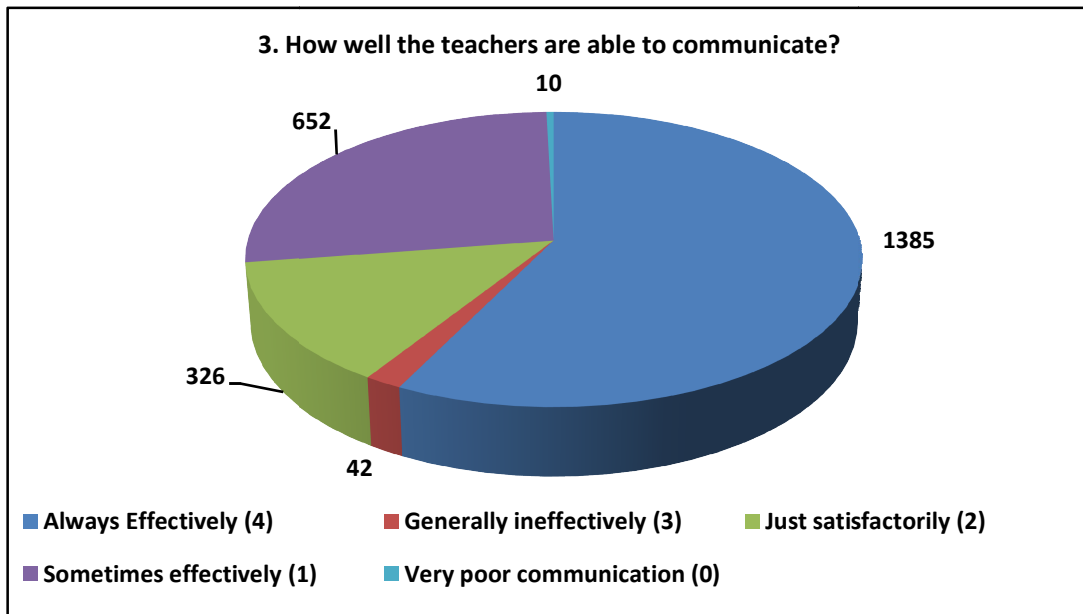

## Walchand Institute of Technology, Solapur Student Satisfaction Survey 2022-23

2.7.1: Student Satisfaction Survey (SSS) on overall institutional performance (Institution may design its own questionnaire) (results and details need to be provided as a weblink)

---

2.7.1: Student Satisfaction Survey (SSS) on overall institutional performance (Institution may design its own questionnaire) (results and details need to be provided as a weblink)

---

2.7.1: Student Satisfaction Survey (SSS) on overall institutional performance (Institution may design its own questionnaire) (results and details need to be provided as a weblink)