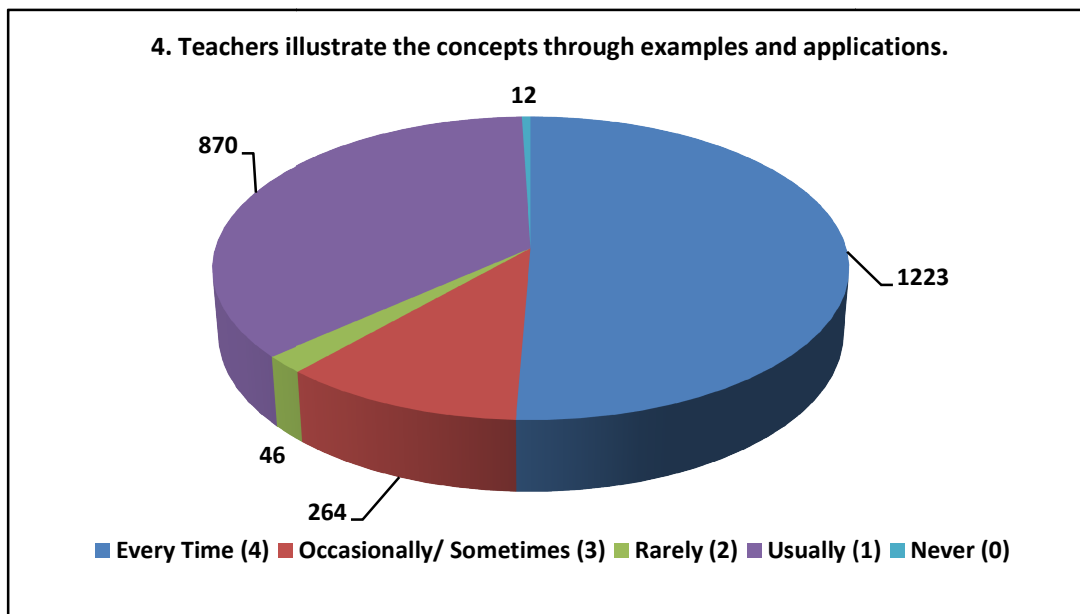

## Walchand Institute of Technology, Solapur Student Satisfaction Survey 2022-23

2.7.1: Student Satisfaction Survey (SSS) on overall institutional performance (Institution may design its own questionnaire) (results and details need to be provided as a weblink)

---

2.7.1: Student Satisfaction Survey (SSS) on overall institutional performance (Institution may design its own questionnaire) (results and details need to be provided as a weblink)

---

2.7.1: Student Satisfaction Survey (SSS) on overall institutional performance (Institution may design its own questionnaire) (results and details need to be provided as a weblink)