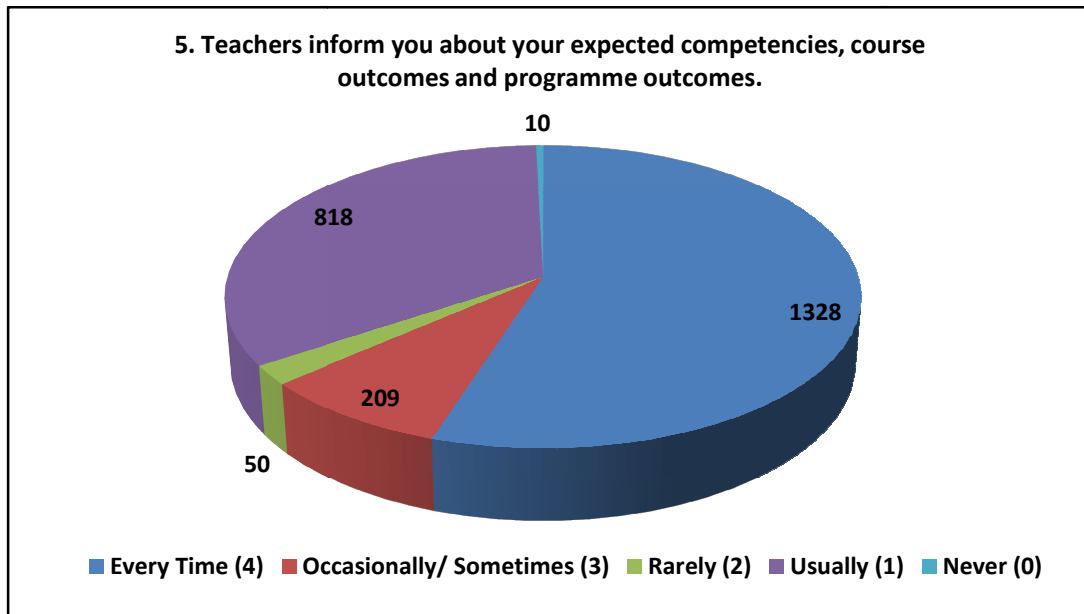

## Walchand Institute of Technology, Solapur Student Satisfaction Survey 2022-23

2.7.1: Student Satisfaction Survey (SSS) on overall institutional performance (Institution may design its own questionnaire) (results and details need to be provided as a weblink)

---

2.7.1: Student Satisfaction Survey (SSS) on overall institutional performance (Institution may design its own questionnaire) (results and details need to be provided as a weblink)

---

2.7.1: Student Satisfaction Survey (SSS) on overall institutional performance (Institution may design its own questionnaire) (results and details need to be provided as a weblink)