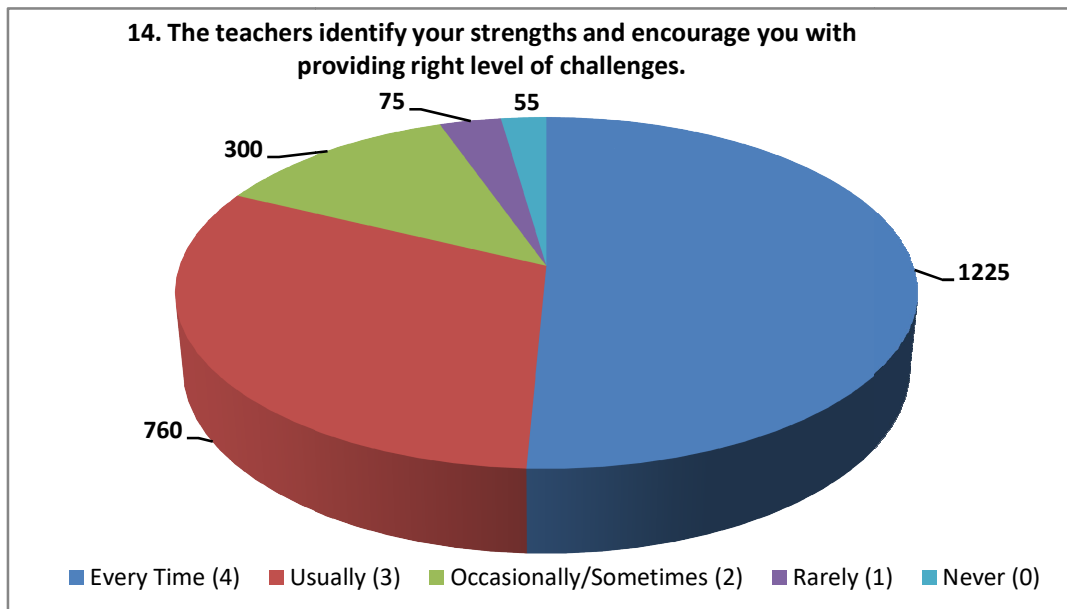

2.7.1: Student Satisfaction Survey (SSS) on overall institutional performance (Institution may design its own questionnaire) (results and details need to be provided as a weblink)