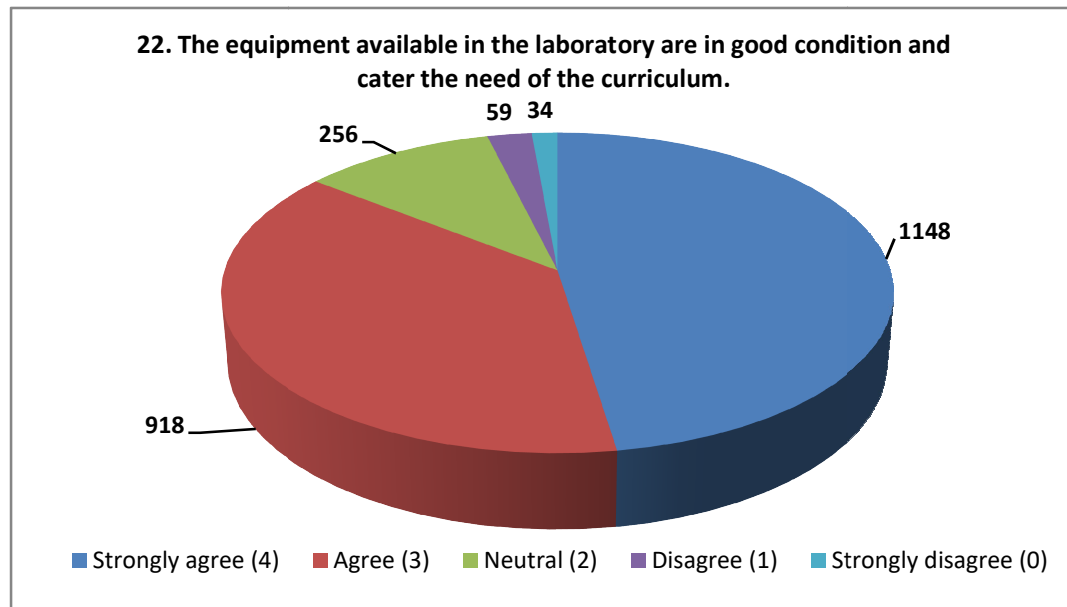

---

2.7.1: Student Satisfaction Survey (SSS) on overall institutional performance (Institution may design its own questionnaire) (results and details need to be provided as a weblink)

---

2.7.1: Student Satisfaction Survey (SSS) on overall institutional performance (Institution may design its own questionnaire) (results and details need to be provided as a weblink)

---

**2.7.1: Student Satisfaction Survey (SSS) on overall institutional performance (Institution may design its own questionnaire) (results and details need to be provided as a weblink)**

**2.7.1: Student Satisfaction Survey (SSS) on overall institutional performance (Institution may design its own questionnaire) (results and details need to be provided as a weblink)**

**2.7.1: Student Satisfaction Survey (SSS) on overall institutional performance (Institution may design its own questionnaire) (results and details need to be provided as a weblink)**

**2.7.1: Student Satisfaction Survey (SSS) on overall institutional performance (Institution may design its own questionnaire) (results and details need to be provided as a weblink)**