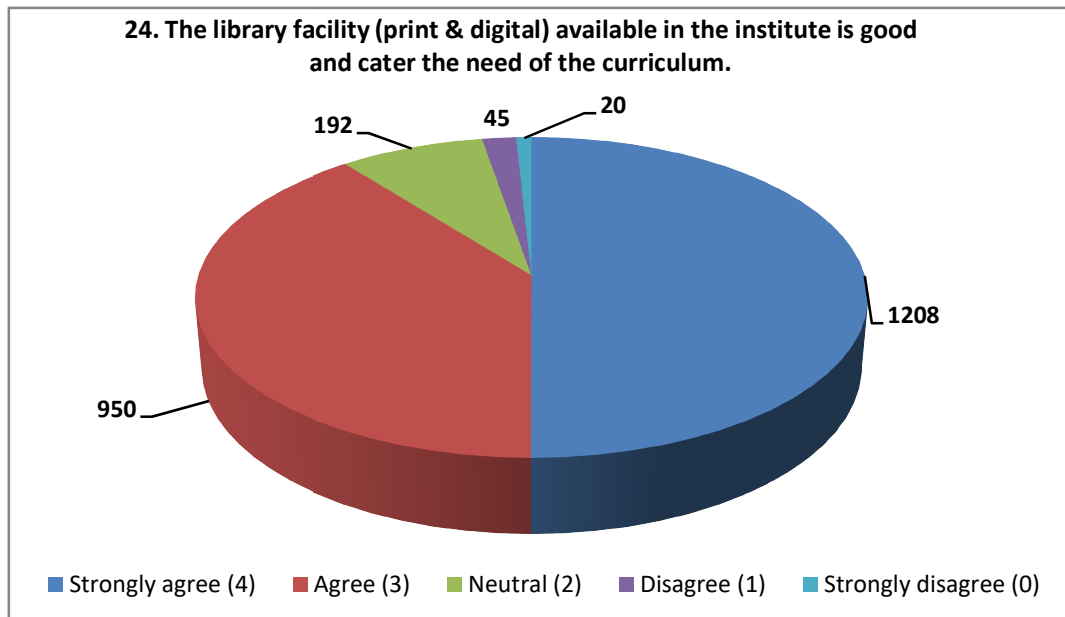

2.7.1: Student Satisfaction Survey (SSS) on overall institutional performance (Institution may design its own questionnaire) (results and details need to be provided as a weblink)