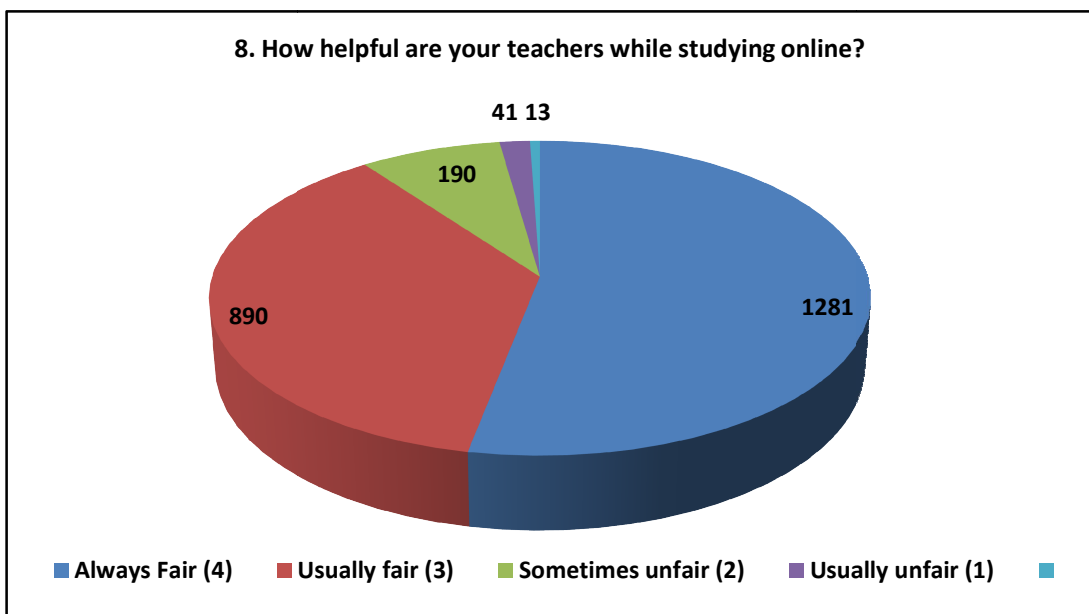

---

2.7.1: Student Satisfaction Survey (SSS) on overall institutional performance (Institution may design its own questionnaire) (results and details need to be provided as a weblink)

---

2.7.1: Student Satisfaction Survey (SSS) on overall institutional performance (Institution may design its own questionnaire) (results and details need to be provided as a weblink)