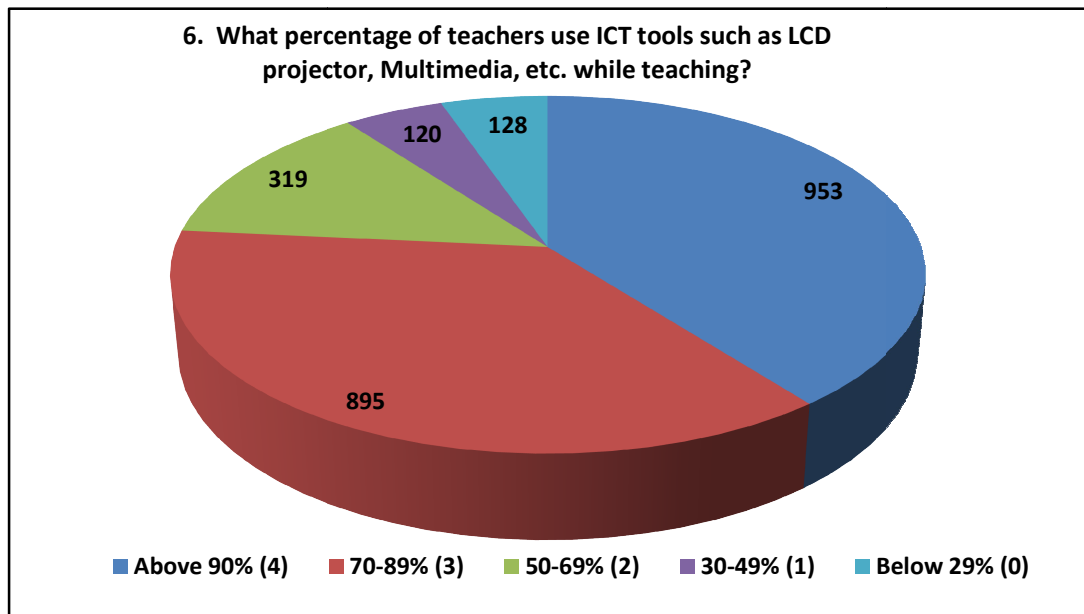

## Walchand Institute of Technology, Solapur Student Satisfaction Survey 2022-23

2.7.1: Student Satisfaction Survey (SSS) on overall institutional performance (Institution may design its own questionnaire) (results and details need to be provided as a weblink)

---

2.7.1: Student Satisfaction Survey (SSS) on overall institutional performance (Institution may design its own questionnaire) (results and details need to be provided as a weblink)

---

2.7.1: Student Satisfaction Survey (SSS) on overall institutional performance (Institution may design its own questionnaire) (results and details need to be provided as a weblink)