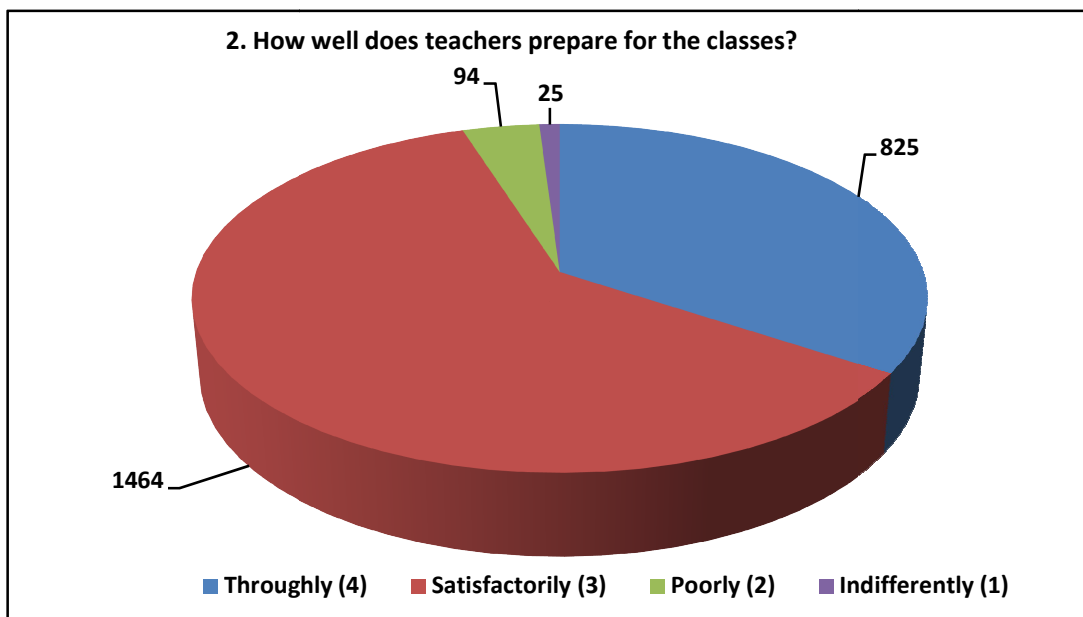

## Walchand Institute of Technology, Solapur Student Satisfaction Survey 2022-23

2.7.1: Student Satisfaction Survey (SSS) on overall institutional performance (Institution may design its own questionnaire) (results and details need to be provided as a weblink)

---

2.7.1: Student Satisfaction Survey (SSS) on overall institutional performance (Institution may design its own questionnaire) (results and details need to be provided as a weblink)

---

2.7.1: Student Satisfaction Survey (SSS) on overall institutional performance (Institution may design its own questionnaire) (results and details need to be provided as a weblink)