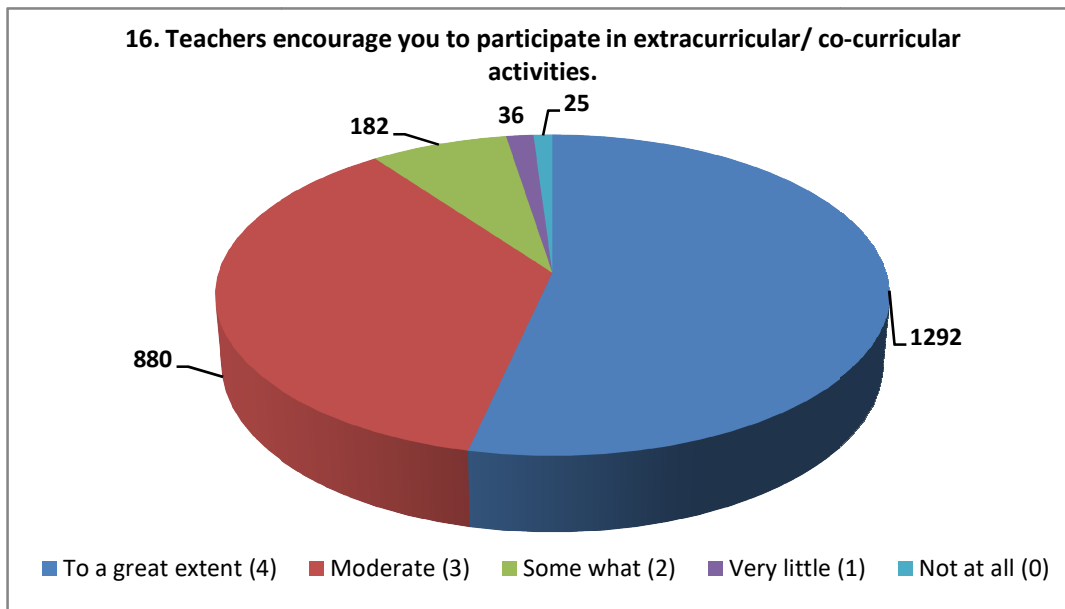

---

2.7.1: Student Satisfaction Survey (SSS) on overall institutional performance (Institution may design its own questionnaire) (results and details need to be provided as a weblink)

---

2.7.1: Student Satisfaction Survey (SSS) on overall institutional performance (Institution may design its own questionnaire) (results and details need to be provided as a weblink)

---

**2.7.1: Student Satisfaction Survey (SSS) on overall institutional performance (Institution may design its own questionnaire) (results and details need to be provided as a weblink)**

**2.7.1: Student Satisfaction Survey (SSS) on overall institutional performance (Institution may design its own questionnaire) (results and details need to be provided as a weblink)**