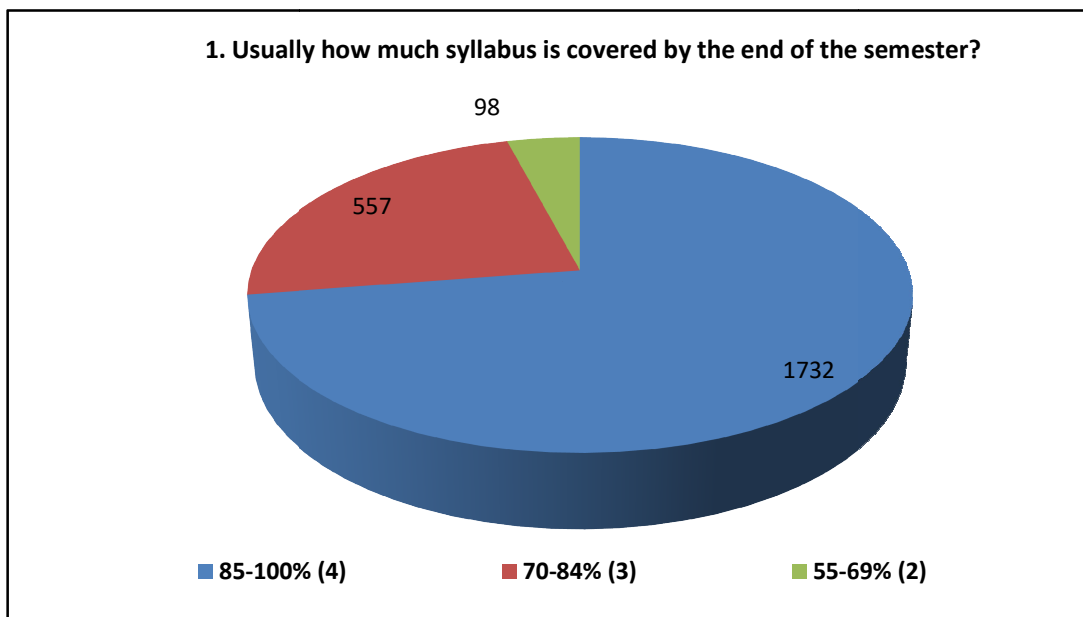

## Walchand Institute of Technology, Solapur Student Satisfaction Survey 2022-23

2.7.1: Student Satisfaction Survey (SSS) on overall institutional performance (Institution may design its own questionnaire) (results and details need to be provided as a weblink)

---

2.7.1: Student Satisfaction Survey (SSS) on overall institutional performance (Institution may design its own questionnaire) (results and details need to be provided as a weblink)

---

2.7.1: Student Satisfaction Survey (SSS) on overall institutional performance (Institution may design its own questionnaire) (results and details need to be provided as a weblink)